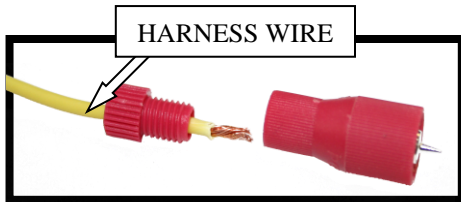

Click here to: [Check out the installation video on YouTube!](#) Or type into YouTube: Install Video - BD APPS Noise Isolator

1994-95 Dodge Vehicles

PCM Located on the passenger side firewall

1996-2003 Dodge Vehicles

2004 Dodge Vehicles

APPS WIRING			
Year	Pin #	OEM Wire Color	Computer Conn. #
1994-95	22	Orange/Dark Blue	
1996-03	23	Orange/Dark Blue	C1
2004	14	Brown/White	60 pin

Connect the apps filter to the specified wire using the supplied Posi-Tap™. Connect the ring terminal on the apps filter to the nearest ground point.