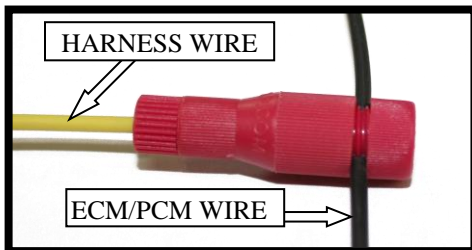

Click here to: [Check out the installation video on YouTube!](#) Or type into YouTube: Install Video - BD APPS Noise Isolator

1994-95 Dodge Vehicles

PCM Located on the passenger side firewall

1996-2003 Dodge Vehicles

2004 Dodge Vehicles

APPS WIRING			
Year	Pin #	OEM Wire Color	Computer Conn. #
1994-95	22	Orange/Dark Blue	
1996-03	23	Orange/Dark Blue	C1
2004	14	Brown/White	60 pin

Connect the apps filter to the specified wire using the supplied Posi-Tap™. Connect the ring terminal on the apps filter to the nearest ground point.