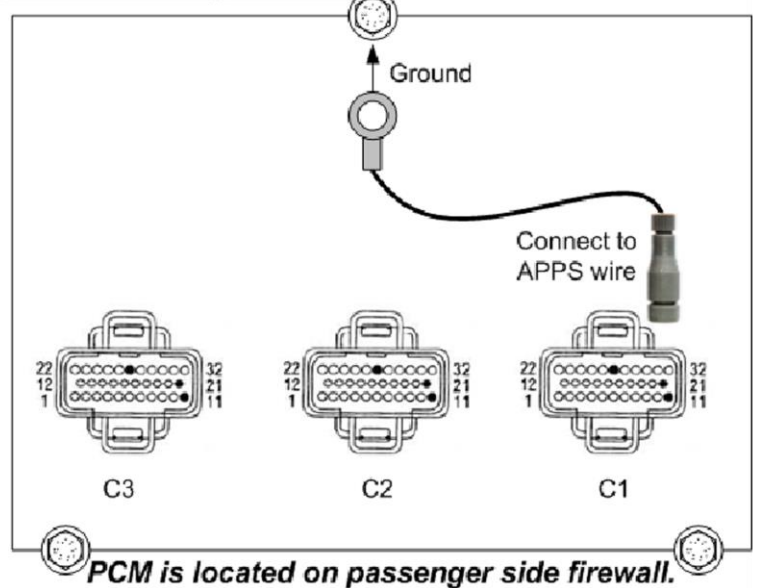

Click here to: [Check out the installation video on YouTube!](#) Or type into YouTube: Install Video - BD APPS Noise Isolator

1994-95 Dodge Vehicles

PCM Located on the passenger side firewall

1996-2003 Dodge Vehicles

2004 Dodge Vehicles

APPS WIRING			
Year	Pin #	OEM Wire Color	Computer Conn. #
1994-95	22	Orange/Dark Blue	
1996-03	23	Orange/Dark Blue	C1
2004	14	Brown/White	60 pin

Connect the apps filter to the specified wire using the supplied Posi-Tap™. Connect the ring terminal on the apps filter to the nearest ground point.