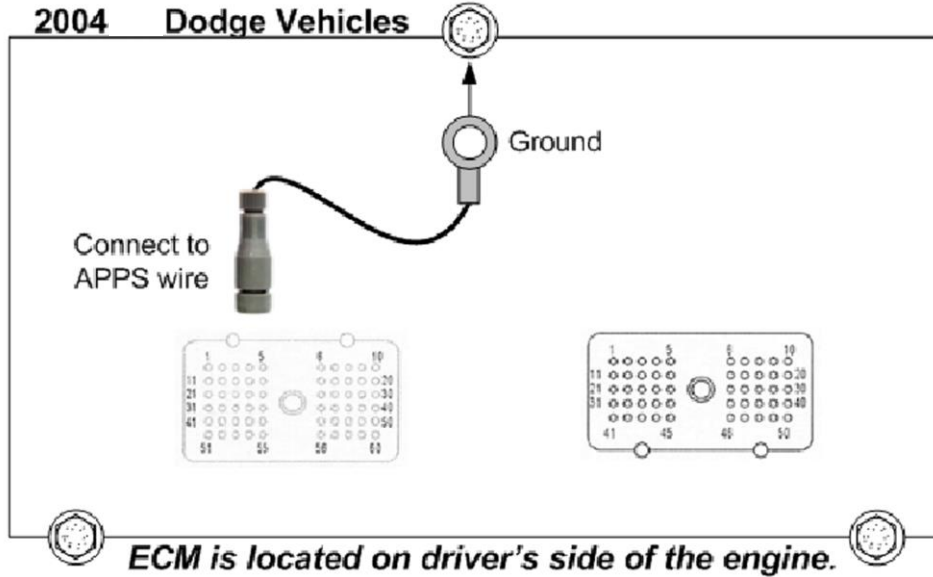

Click here to: [Check out the installation video on YouTube!](#) Or type into YouTube: Install Video - BD APPS Noise Isolator

1994-95 Dodge Vehicles

PCM Located on the passenger side firewall

1996-2003 Dodge Vehicles

2004 Dodge Vehicles

APPS WIRING			
Year	Pin #	OEM Wire Color	Computer Conn. #
1994-95	22	Orange/Dark Blue	
1996-03	23	Orange/Dark Blue	C1
2004	14	Brown/White	60 pin

Connect the apps filter to the specified wire using the supplied Posi-Tap™. Connect the ring terminal on the apps filter to the nearest ground point.